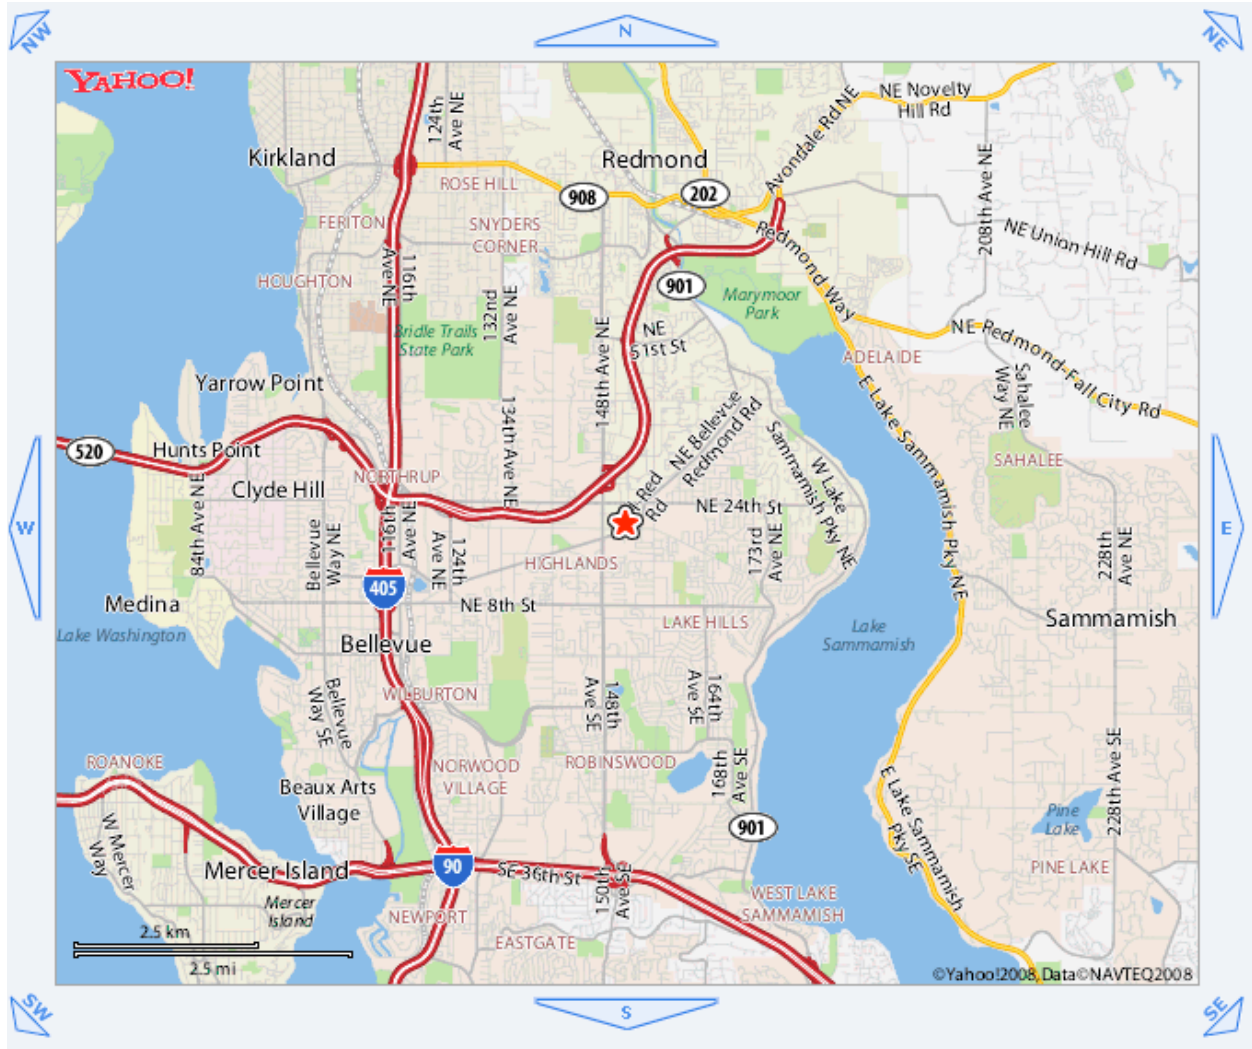

Superior Underwriters
Redmond, Washington

2027 152nd Ave NE, Redmond, WA 98052
800-782-8699 or 425-643-5200

Please see a street view map, page 2.

Superior Underwriters
Redmond, Washington

2027 152nd Ave NE, Redmond, WA 98052
800-782-8699 or 425-643-5200